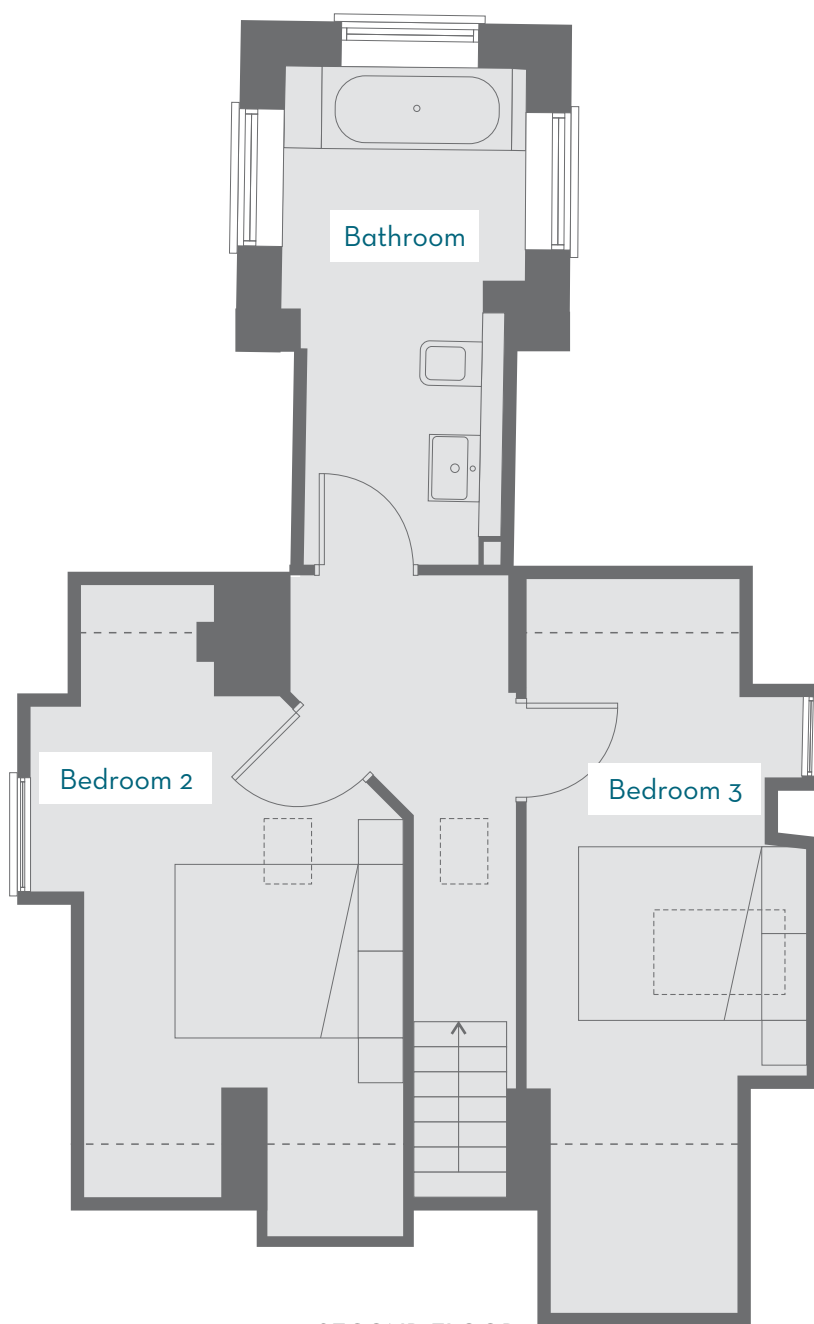

FIRST FLOOR

APARTMENT 4

TOTAL AREA (GIA) 64.00 sq.m. (688 sq.ft.)

LIVING 5.75 x 5.84 m. max

KITCHEN 2.35 x 2.57 m. max

BEDROOM 1 3.16 x 3.63 m. max

BATHROOM 2.40 x 2.60 m. max

SECOND FLOOR

APARTMENT 4

TOTAL AREA (GIA) 40.00 sq.m. (430 sq.ft.)

BEDROOM 2 4.60 x 3.22 m. max

BEDROOM 3 4.70 x 2.60 m. max

BATHROOM 4.45 x 2.03 m. max