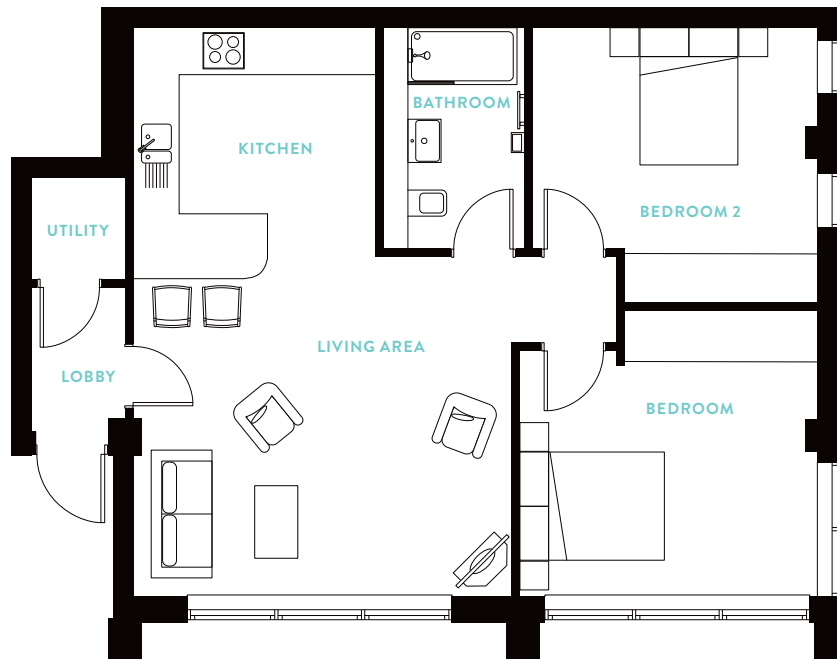

APARTMENT 1

GROUND FLOOR

FEATURES

- 2 Bedrooms
- Separate utility cupboard
- Open-plan kitchen/living/dining
- Family bathroom

TOTAL SIZE

80.91 sq.m.
871 sq.ft.

KITCHEN/LIVING/DINING

5.23 x 8.04 m.max

BEDROOM

4.14 x 4.14 m.max

BEDROOM 2

3.94 x 3.81 m.max