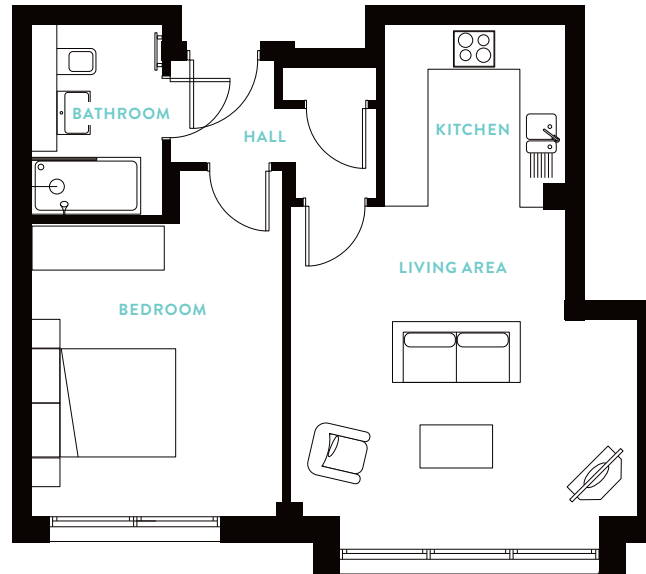

APARTMENT 28

THIRD FLOOR

FEATURES

- Open-plan kitchen/living/dining
- Bathroom with walk-in shower

TOTAL SIZE

52.44 sq.m.
564 sq.ft.

KITCHEN/LIVING/DINING

4.78 x 7.23 m.max

BEDROOM

3.47 x 4.75 m.max