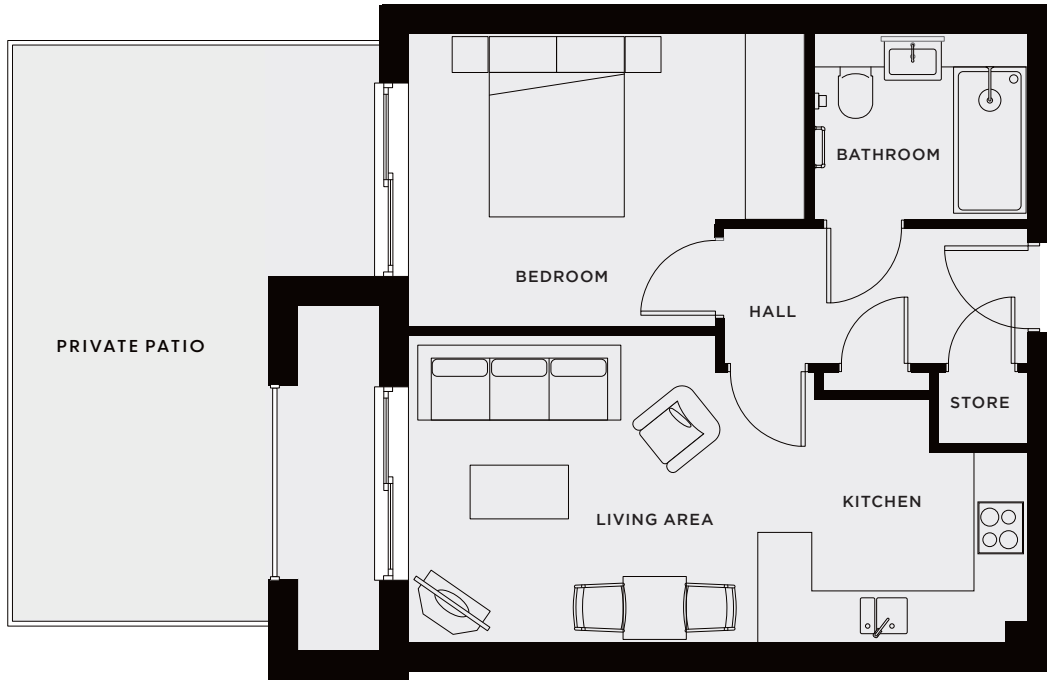

Apartment 24

Ground Floor

FEATURES

- 1 Bedroom
- Open-plan kitchen/living/dining
- Bathroom with walk-in shower

TOTAL SIZE

46.4 sq.m.
499.45 sq.ft.

KITCHEN/LIVING/DINING

6.86 X 3.43 m. max

BEDROOM 1

4.37 X 3.25 m. max