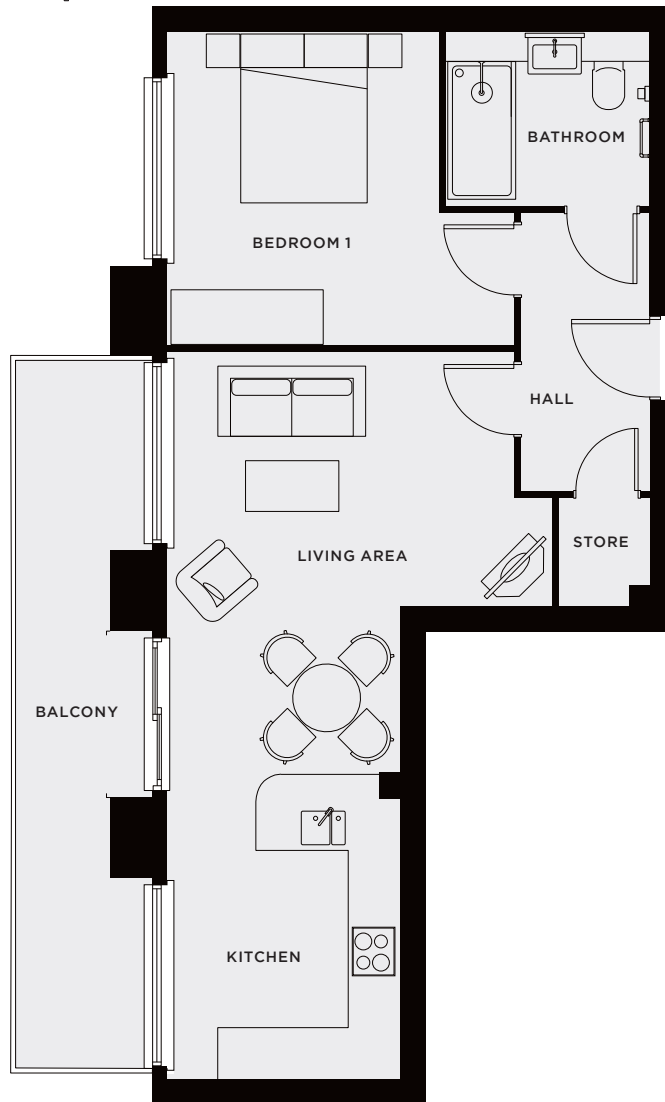

Apartment 42

Third Floor

FEATURES

- 1 Bedroom
- Balcony
- Open-plan kitchen/living/dining
- Bathroom with walk-in shower

TOTAL SIZE

53.5 sq.m.
575.87 sq.ft.

KITCHEN/LIVING/DINING

4.58 X 8.65 m. max

BEDROOM 1

4.13 X 3.73 m. max