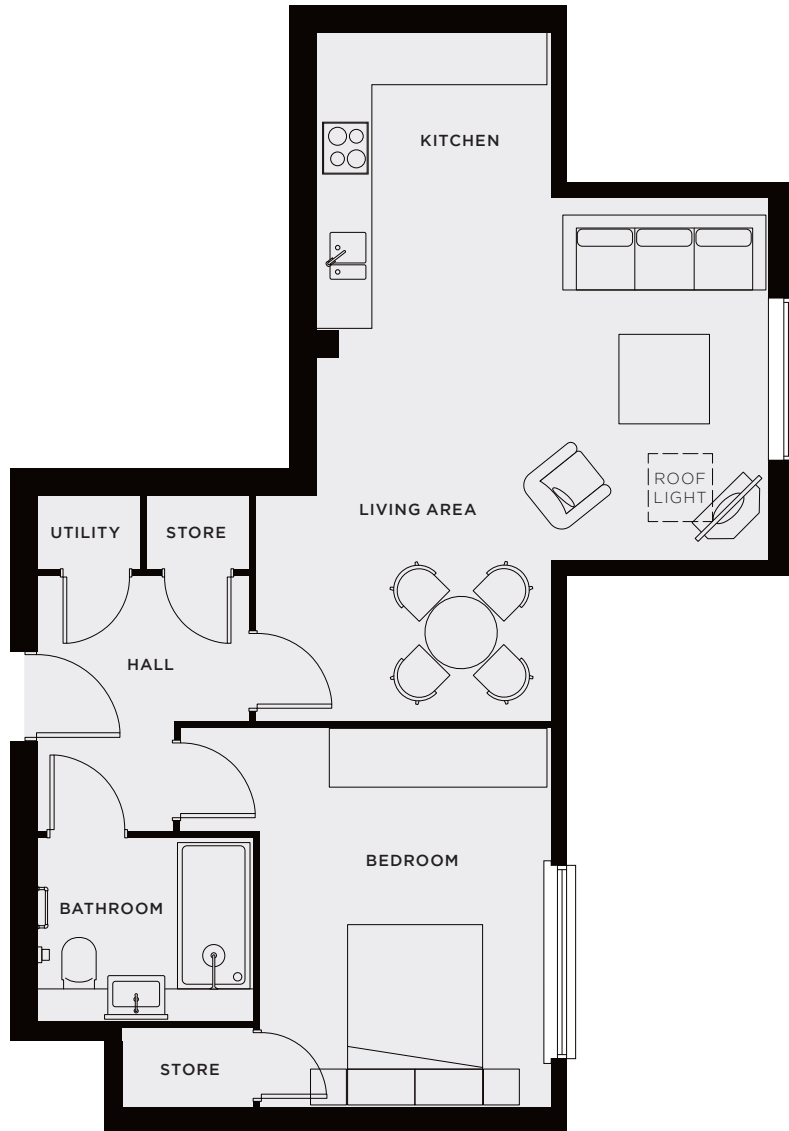

## Apartment 45

## Third Floor

### FEATURES

- 1 Bedroom
- Open-plan kitchen/living/dining
- Bathroom with walk-in shower
- Separate utility cupboard

### KITCHEN/LIVING/DINING

5.69 X 7.70 m. max