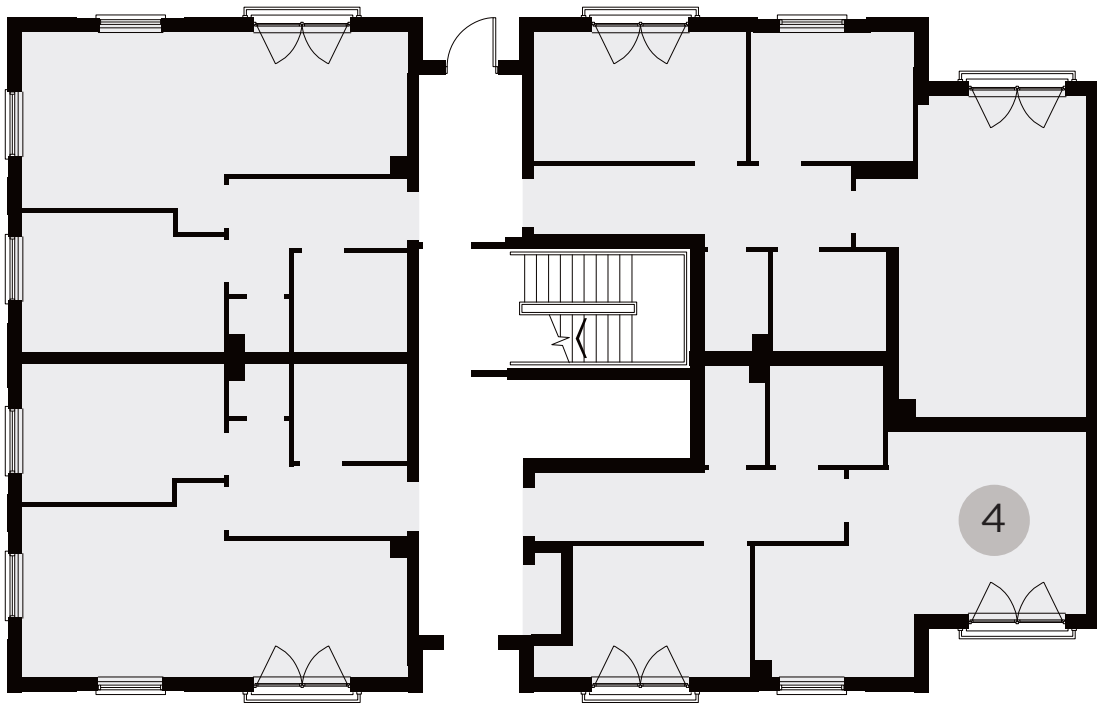

### BEDROOM 1

2.75 X 3.70 m. max

### TOTAL SIZE

55 sq.m.  
592.02 sq.ft.

## Ground floor layout

## First floor layout