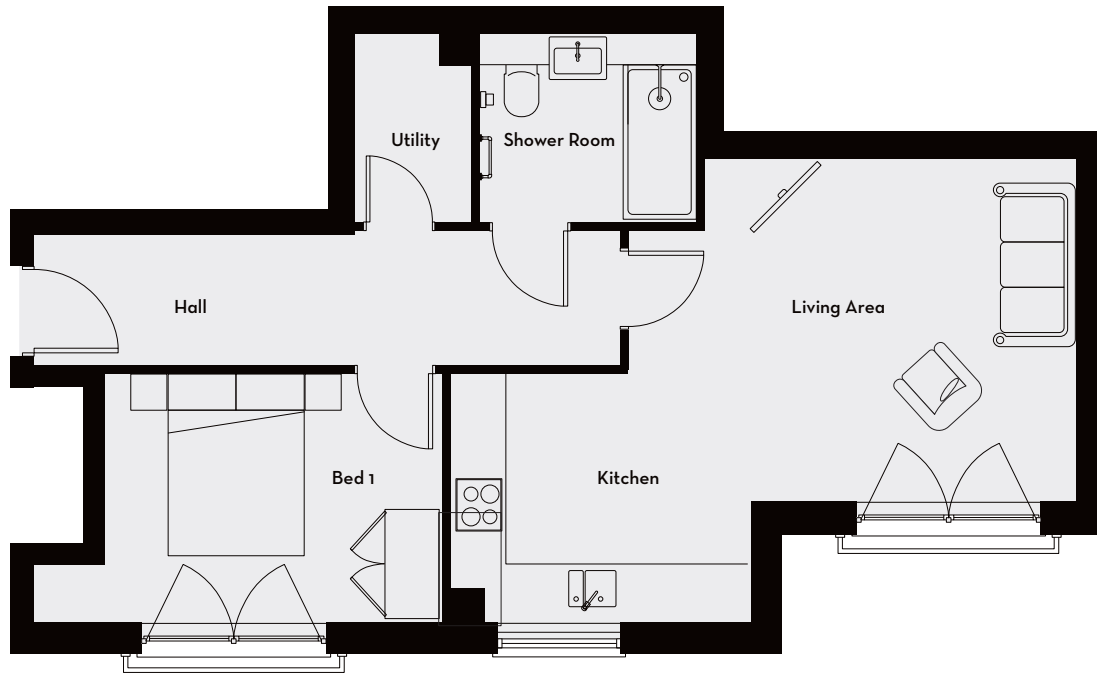

## Ground Floor (Apt. 4), First Floor (Apt. 7)

### FEATURES

- 1 Bedroom
- Separate utility cupboard
- Open-plan kitchen/living/dining
- Family bathroom with walk-in shower

### KITCHEN/LIVING/DINING

6.90 X 3.70 m. max

## First floor layout